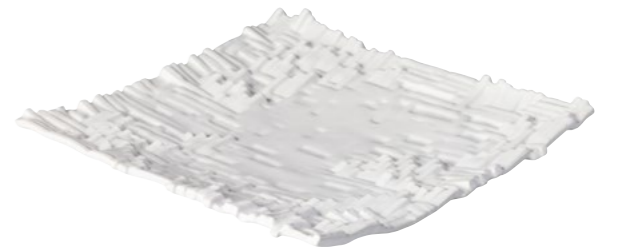

DESIGN BY
RBC
BYSTUDIOSAW.COM

Piano squared plate white
RD19330 24 cm / 1 per box