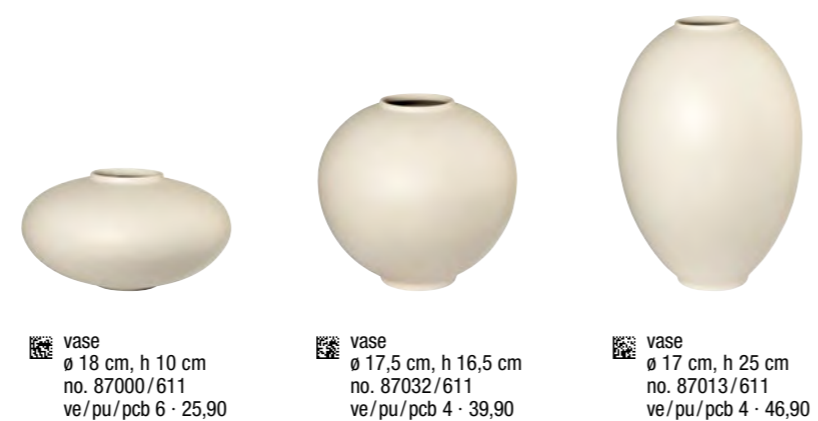

mara

decor: natur/nature/611, basalt/basalte/617, mustard/151

vase
ø 18 cm, h 10 cm
no. 87000/611
ve/pu/pcb 6 - 25,90