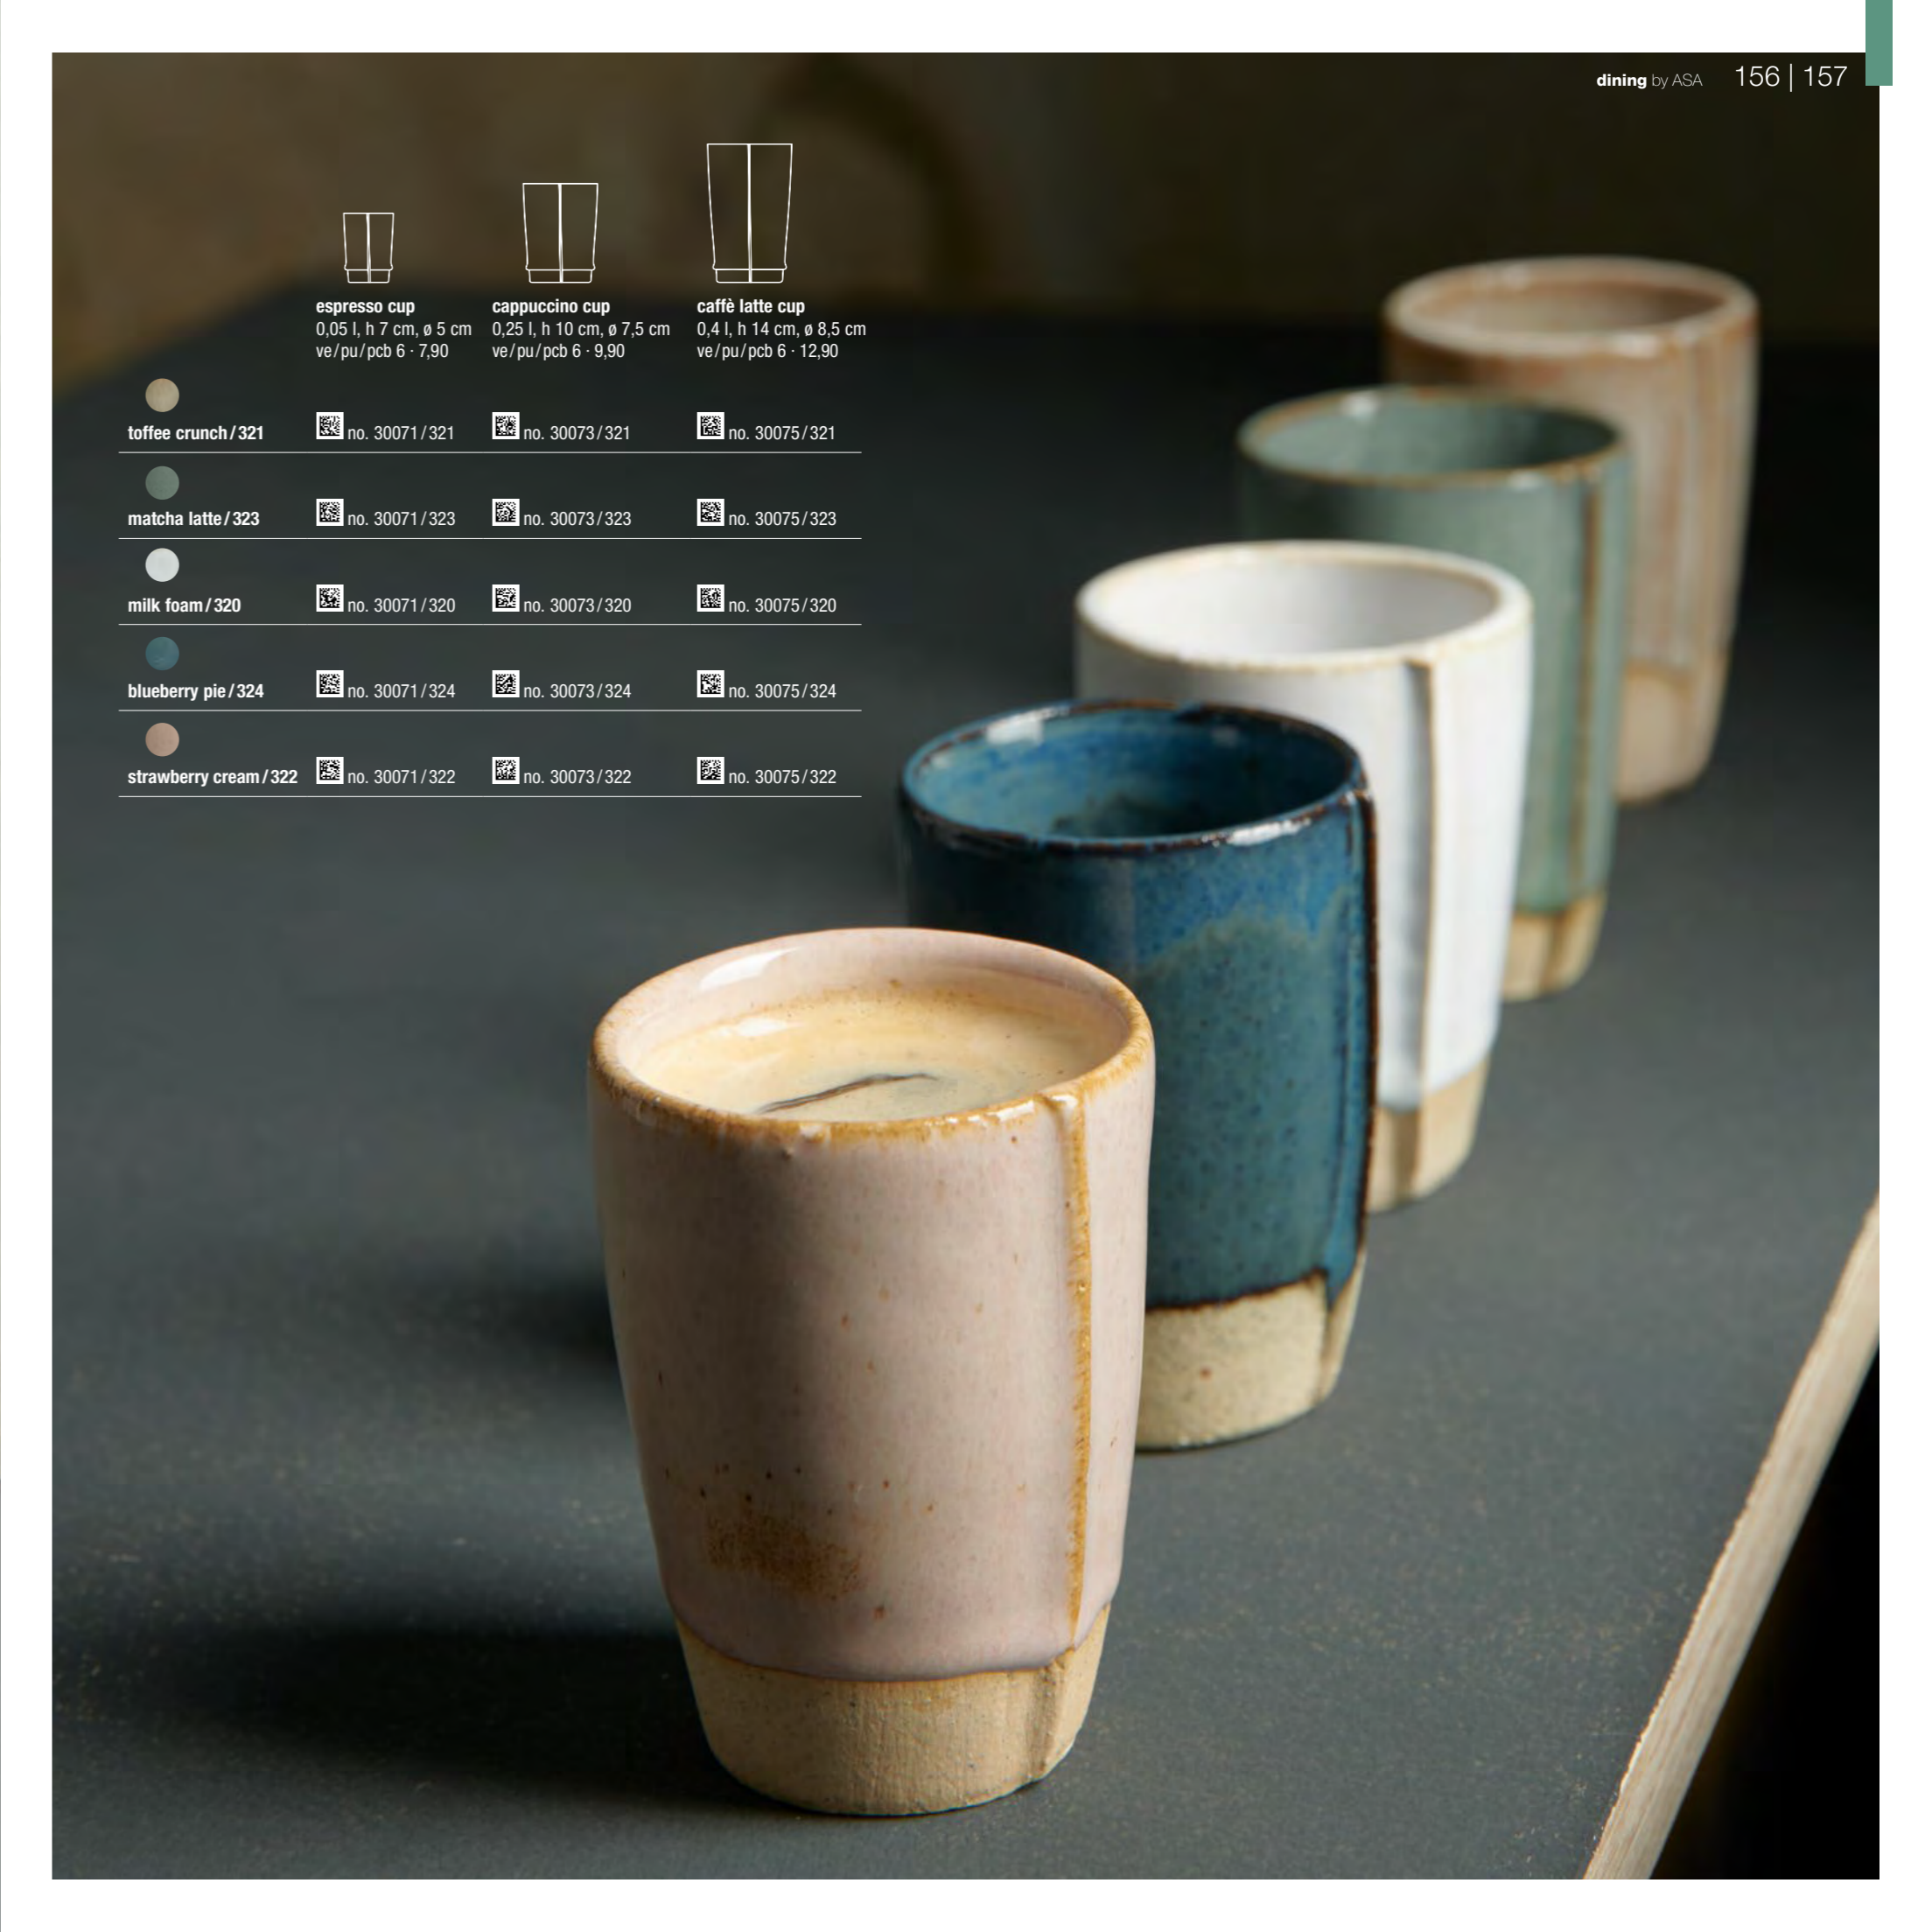

NEW
verana

decor: toffee crunch/321, matcha latte/323, milk foam/320, blueberry pie/324, strawberry cream/322

*hands
with passion*

espresso cup
0,05 l, h 7 cm, ø 5 cm
ve/pu/pcb 6 - 7,90

cappuccino cup
0,25 l, h 10 cm, ø 7,5 cm
ve/pu/pcb 6 - 9,90

caffè latte cup
0,4 l, h 14 cm, ø 8,5 cm
ve/pu/pcb 6 - 12,90

toffee crunch / 321	no. 30071 / 321	no. 30073 / 321	no. 30075 / 321
matcha latte / 323	no. 30071 / 323	no. 30073 / 323	no. 30075 / 323
milk foam / 320	no. 30071 / 320	no. 30073 / 320	no. 30075 / 320
blueberry pie / 324	no. 30071 / 324	no. 30073 / 324	no. 30075 / 324
strawberry cream / 322	no. 30071 / 322	no. 30073 / 322	no. 30075 / 322