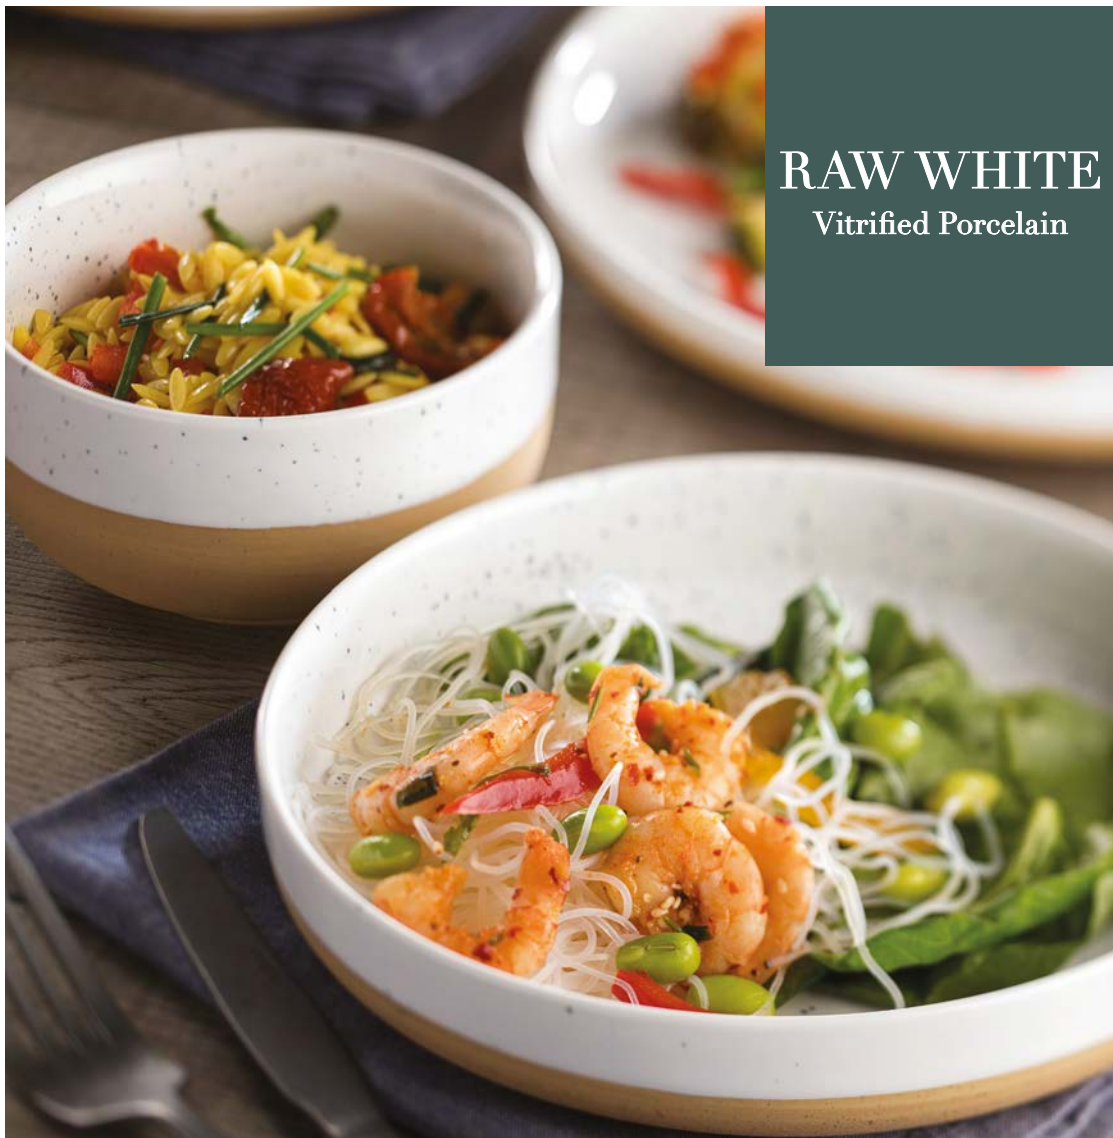

RAW WHITE

Vitrified Porcelain

5
YEAR

Raw White Plate
CT7106 10" (25.5cm) Box of 6