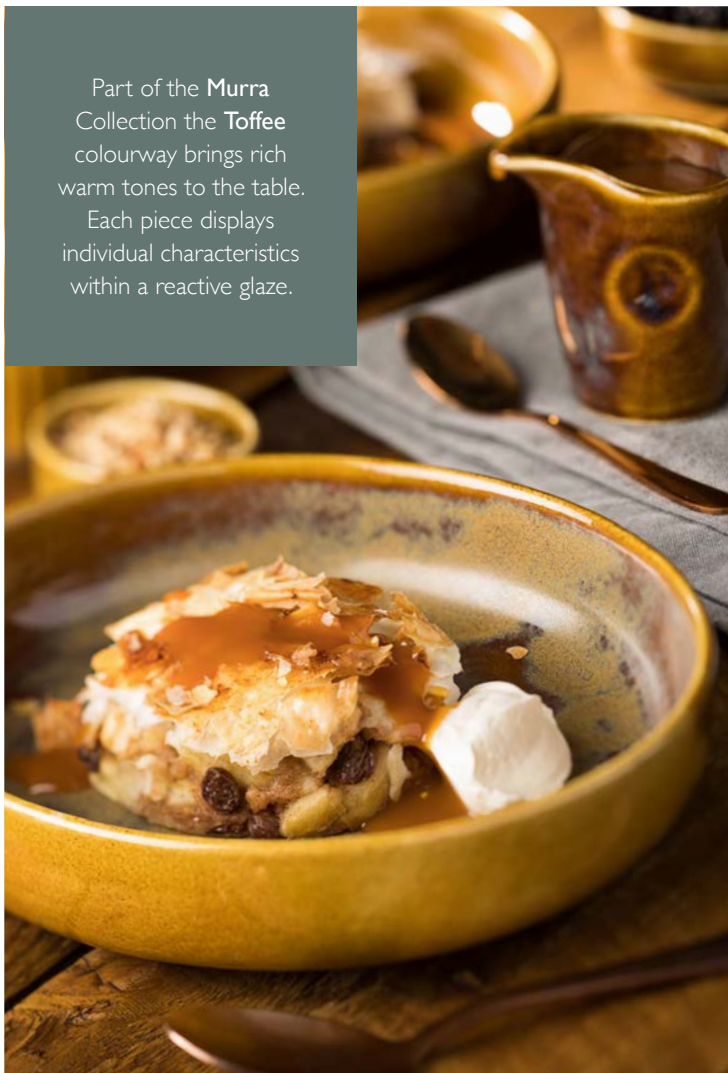

Part of the Murra Collection the **Toffee** colourway brings rich warm tones to the table. Each piece displays individual characteristics within a reactive glaze.