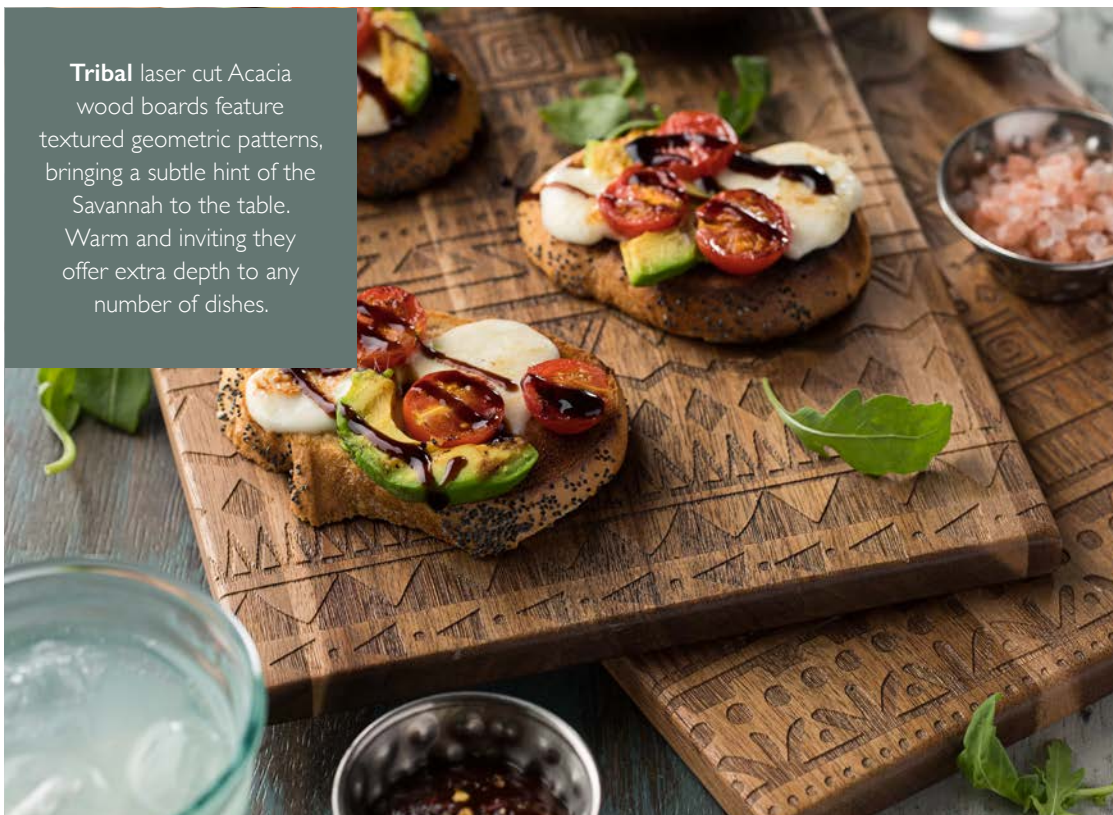

# TRIBAL BOARDS & ORIGIN FIR SLABS

**Tribal** laser cut Acacia wood boards feature textured geometric patterns, bringing a subtle hint of the Savannah to the table. Warm and inviting they offer extra depth to any number of dishes.