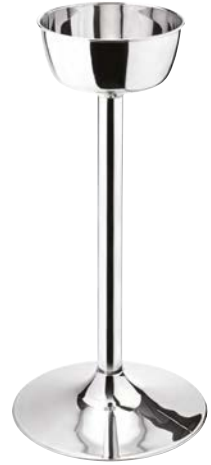

Stainless Steel 18/10 Champagne Stand
F91009 24" (62cm) Holds F91107, F91108, F91110, F91008 and F07008 Box of 1