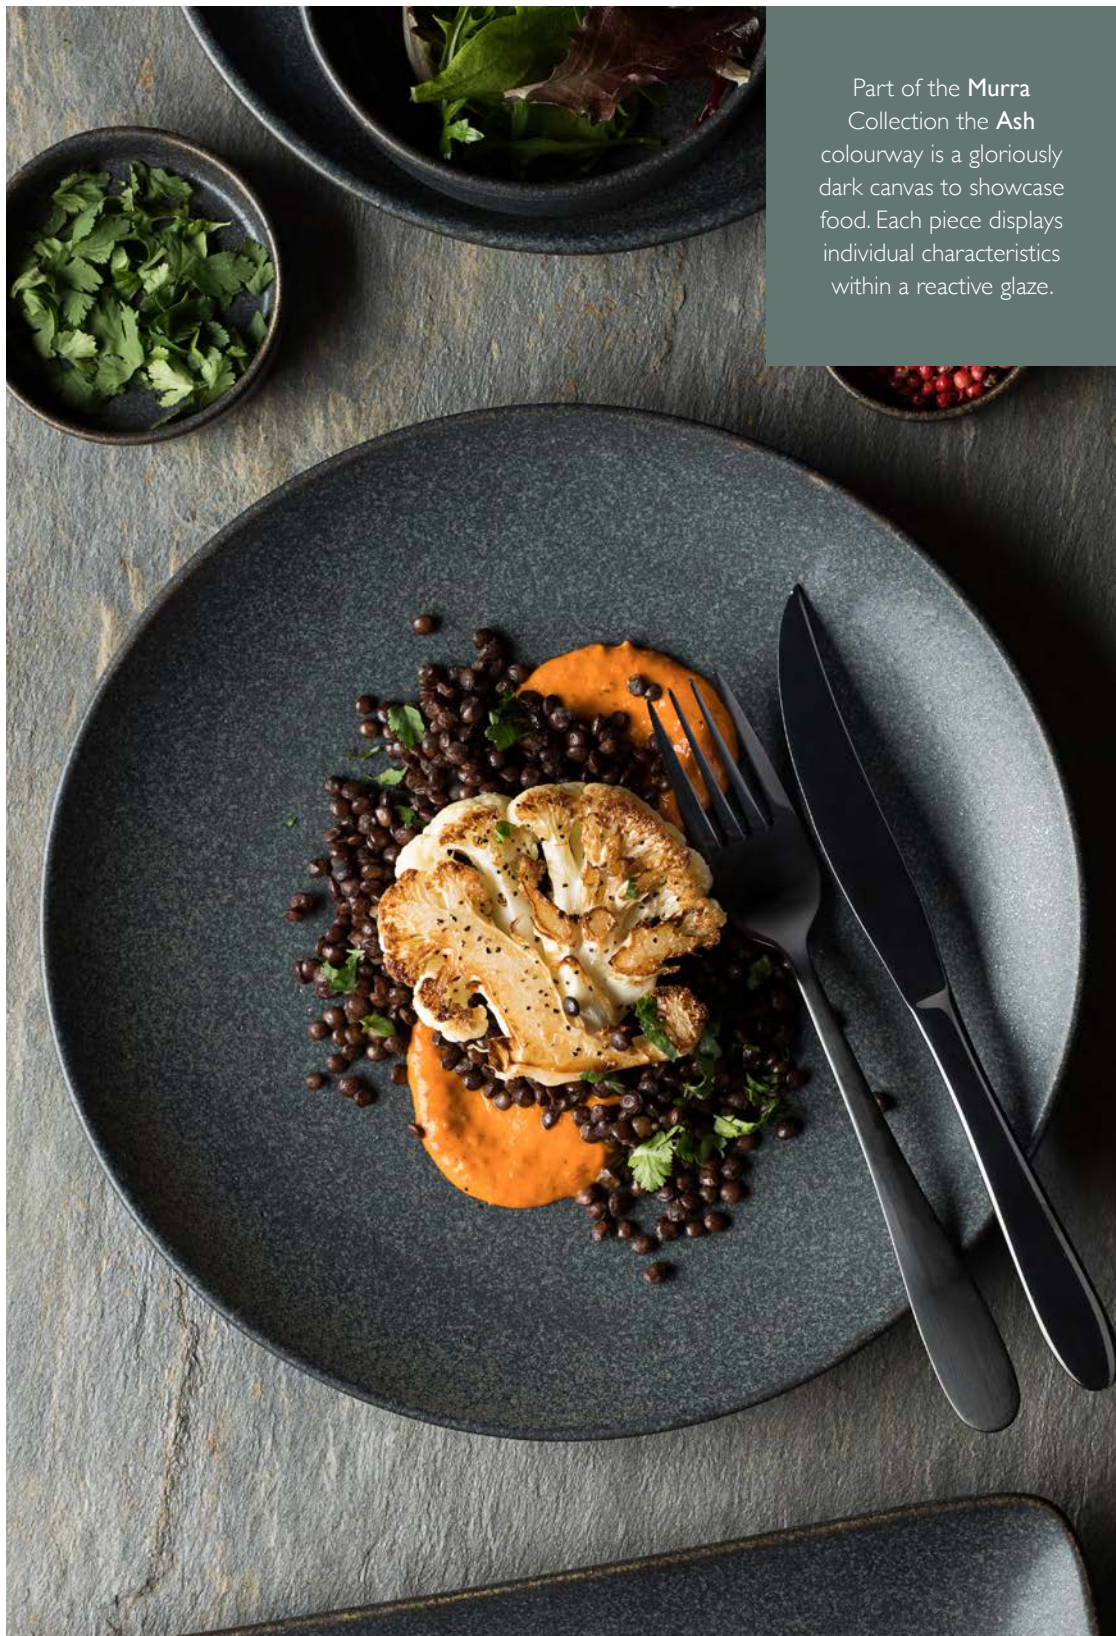

Part of the **Murra** Collection the **Ash** colourway is a gloriously dark canvas to showcase food. Each piece displays individual characteristics within a reactive glaze.