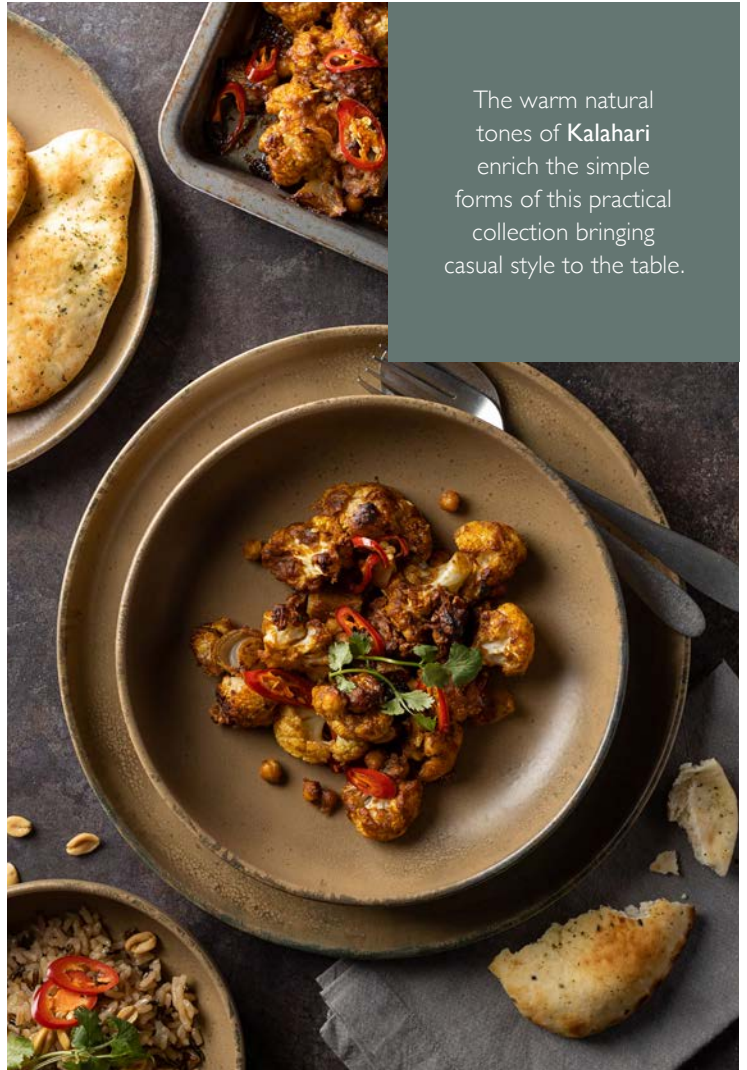

new

**Kalahari Coupe Plate**  
CT9273 7" (17.5cm) Box of 6

new

**Kalahari Coupe Plate**  
CT9272 8.5" (22cm) Box of 6

new

**Kalahari Coupe Plate**  
CT9271 11" (28cm) Box of 6

new

**Kalahari Platter**  
CT9270 13" (33cm) Box of 4