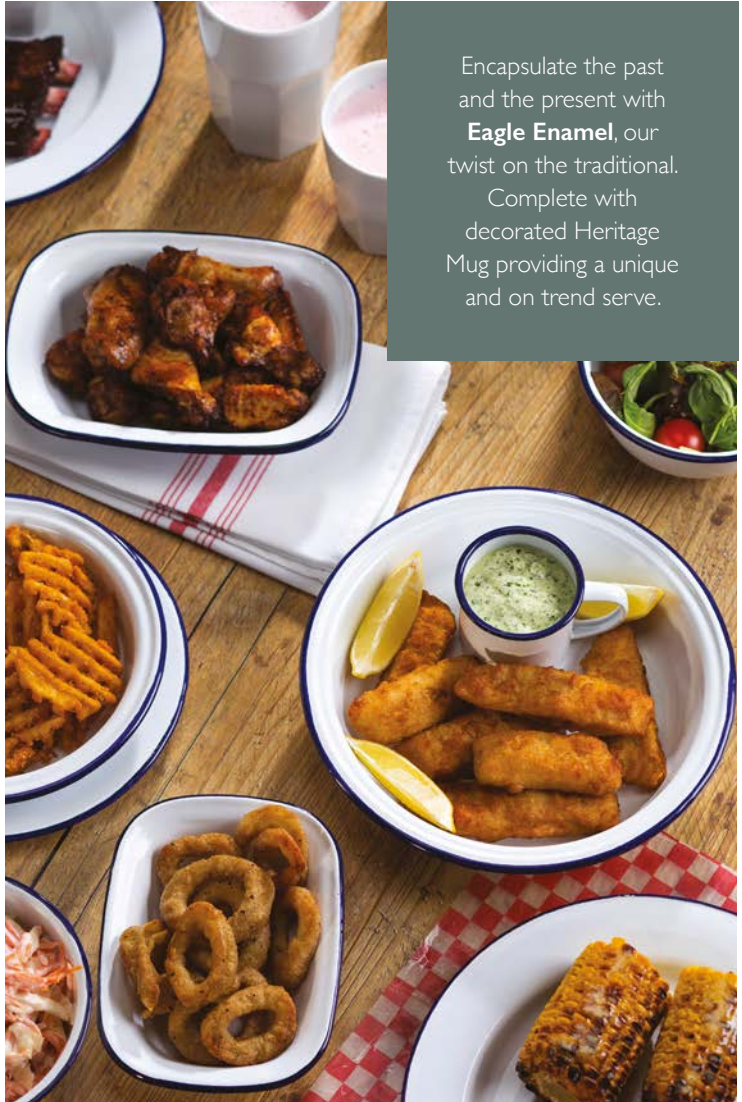

# EAGLE ENAMEL

**Eagle Enamel Plate**  
F50006 8" (20cm) Box of 6

**Eagle Enamel Plate**  
F50005 9.5" (24cm) Box of 6

Encapsulate the past and the present with **Eagle Enamel**, our twist on the traditional. Complete with decorated Heritage Mug providing a unique and on trend serve.