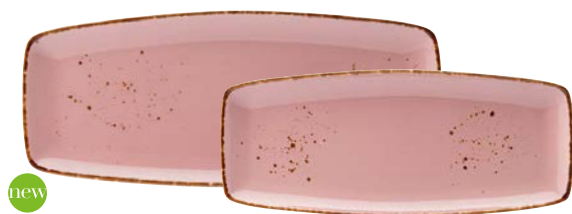

# UMBRA PEONY Vitrified Porcelain

new

new

**Umbra Peony Coupe Bowl**  
CT9113 10.25" (26cm) Box of 6

new

**Umbra Peony Bowl**  
CT9114 6" (15cm) 10.25oz (30cl)  
Box of 6

new

**Umbra Peony Sauce Pot**  
CT9117 4" (10cm) 4oz (12cl) Box of 6

NEW  
**UMBRA**  
**PEONY**  
 Vitriified Porcelain

Peony is a joyful addition to the Umbra collection. One of three colourways, all hand finished to give each item a unique appearance. See Umbra on page P. 140 and Briar on P. 87.