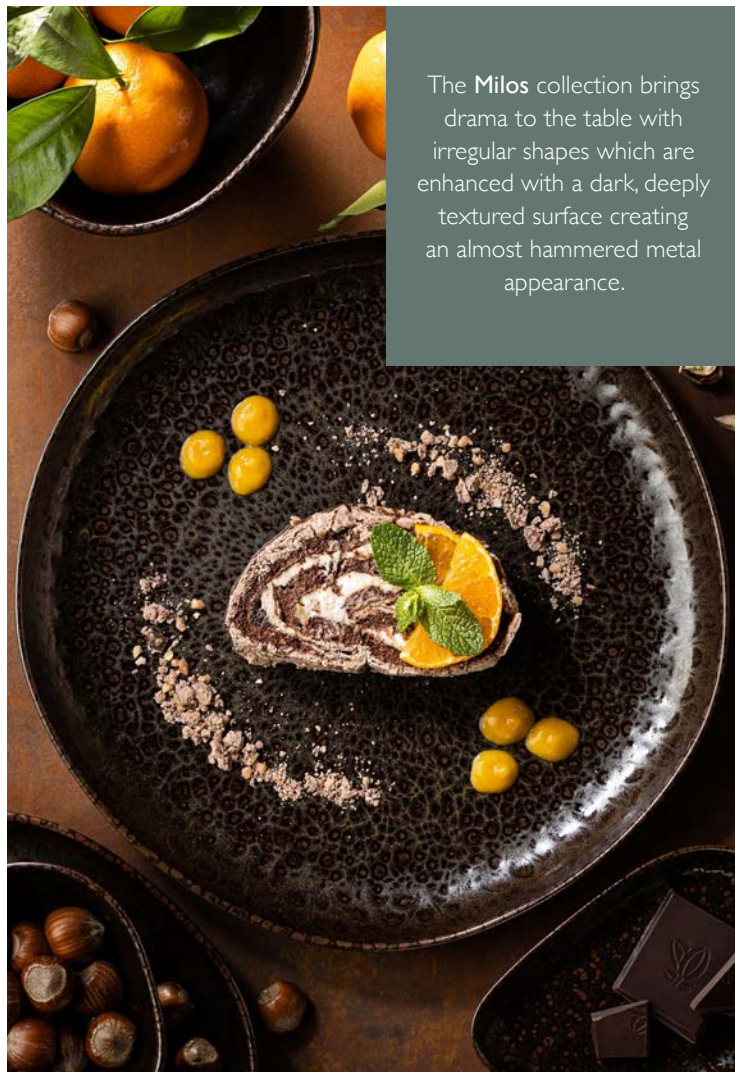

The **Milos** collection brings drama to the table with irregular shapes which are enhanced with a dark, deeply textured surface creating an almost hammered metal appearance.

new

**Milos Plates**  
CT9301 8.5" (22cm) Box of 6