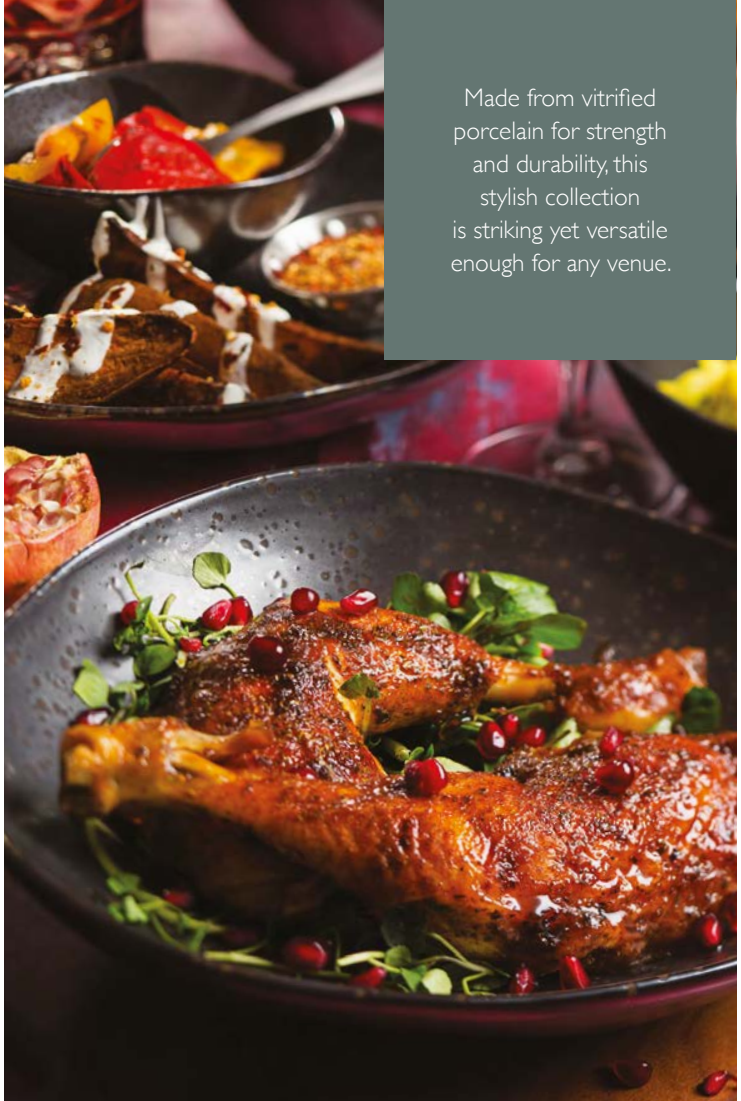

**Nero Salad Bowl**  
CT1033 9" (23cm) Box of 6  
CT1031 6.5" (16.5cm) Box of 6

Made from vitrified porcelain for strength and durability, this stylish collection is striking yet versatile enough for any venue.