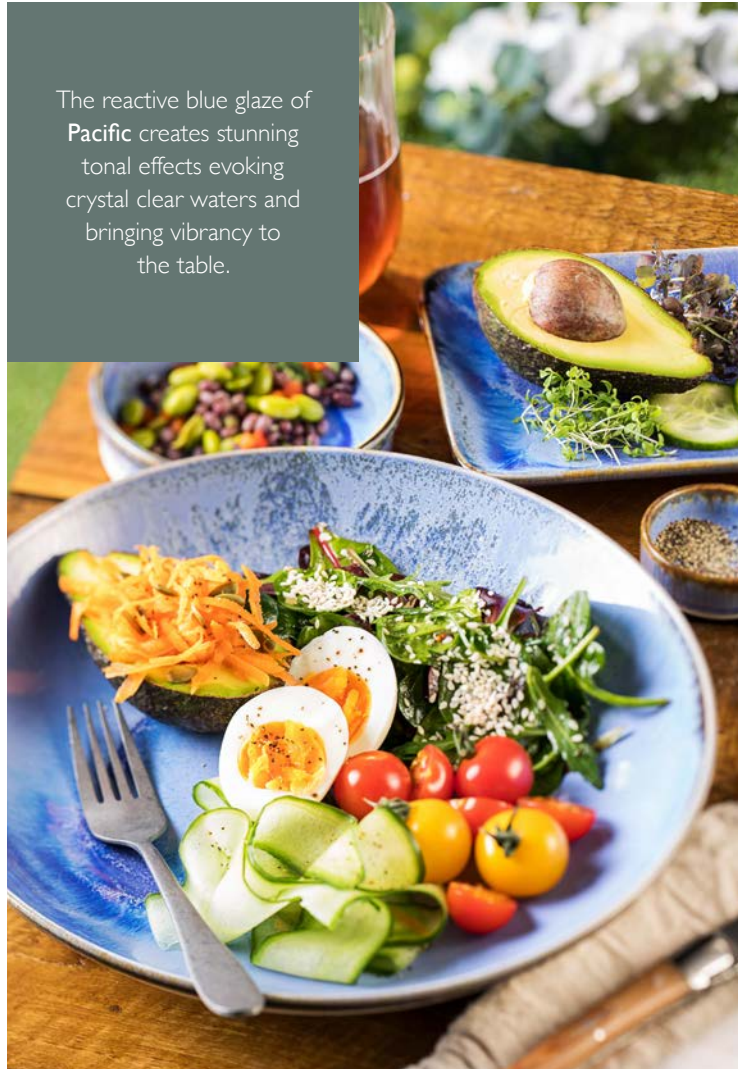

Murra Pacific Chip Pot/Mug
DW0041 10.5oz (30cl) Box of 6

The reactive blue glaze of Pacific creates stunning tonal effects evoking crystal clear waters and bringing vibrancy to the table.