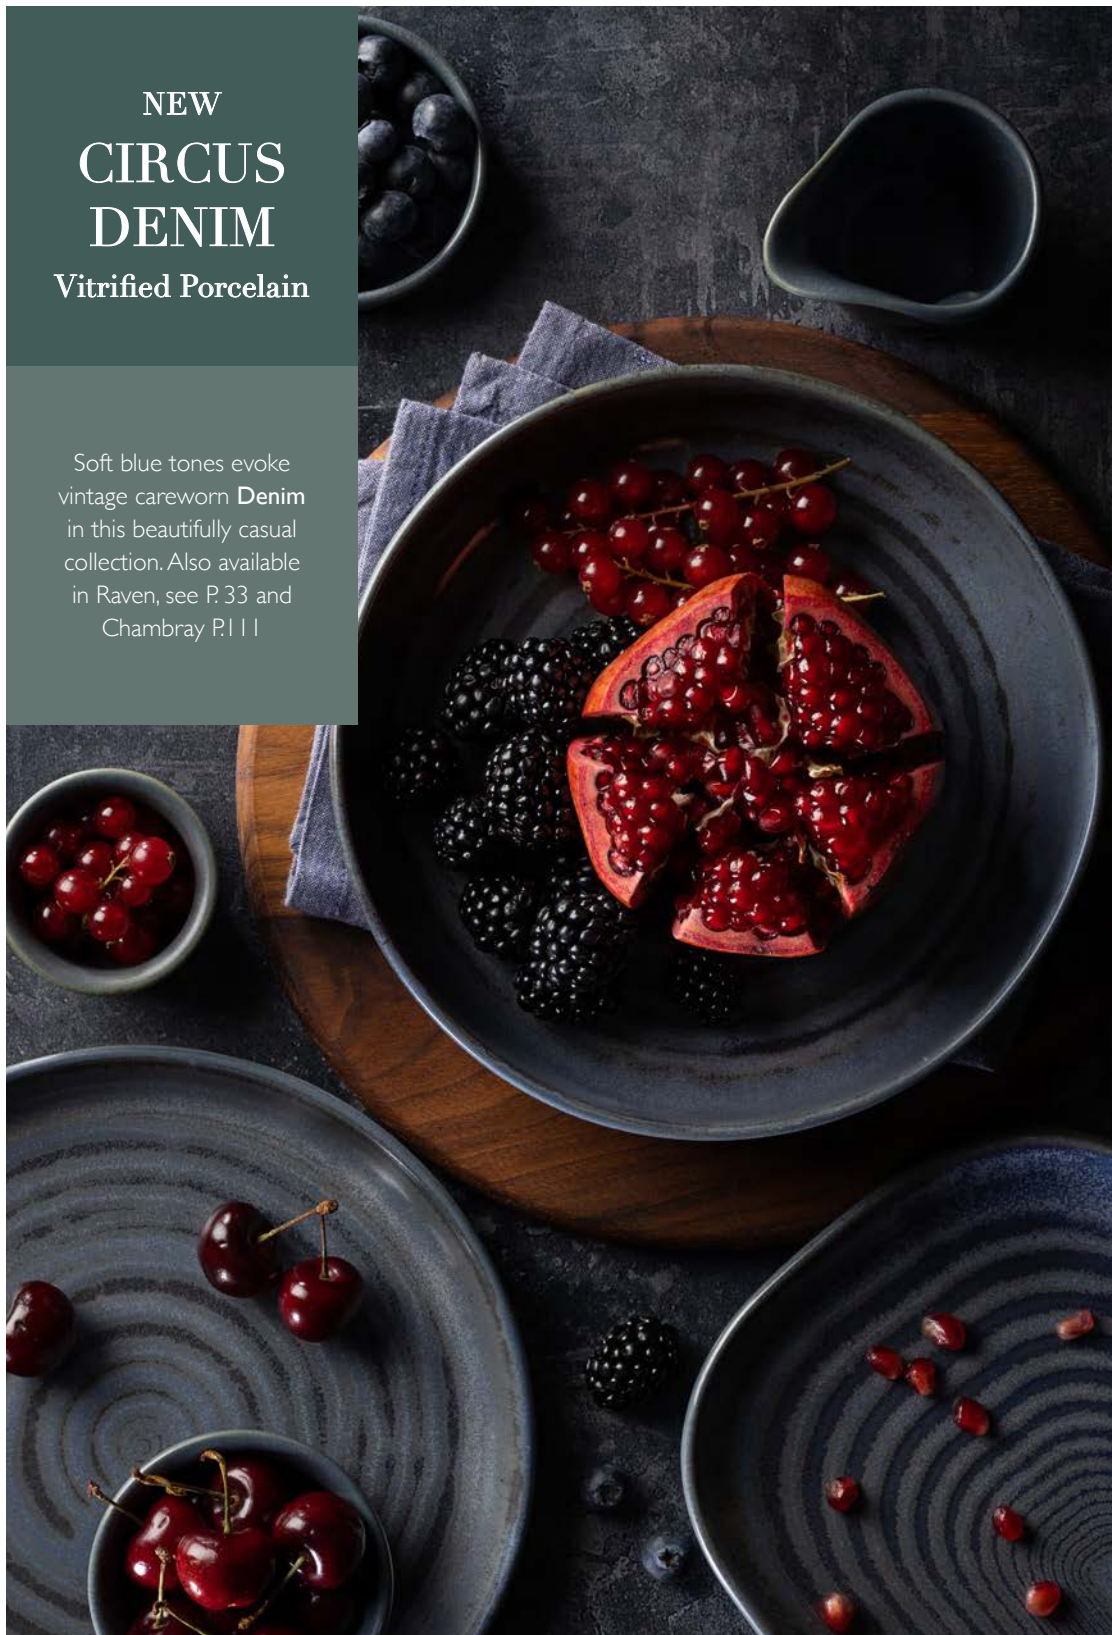

**Vitrified Porcelain**

Soft blue tones evoke vintage careworn **Denim** in this beautifully casual collection. Also available in Raven, see P. 33 and Chambray P. 111

**Circus Denim Walled Plate**  
**DW0334** 12" (30cm) Box of 6