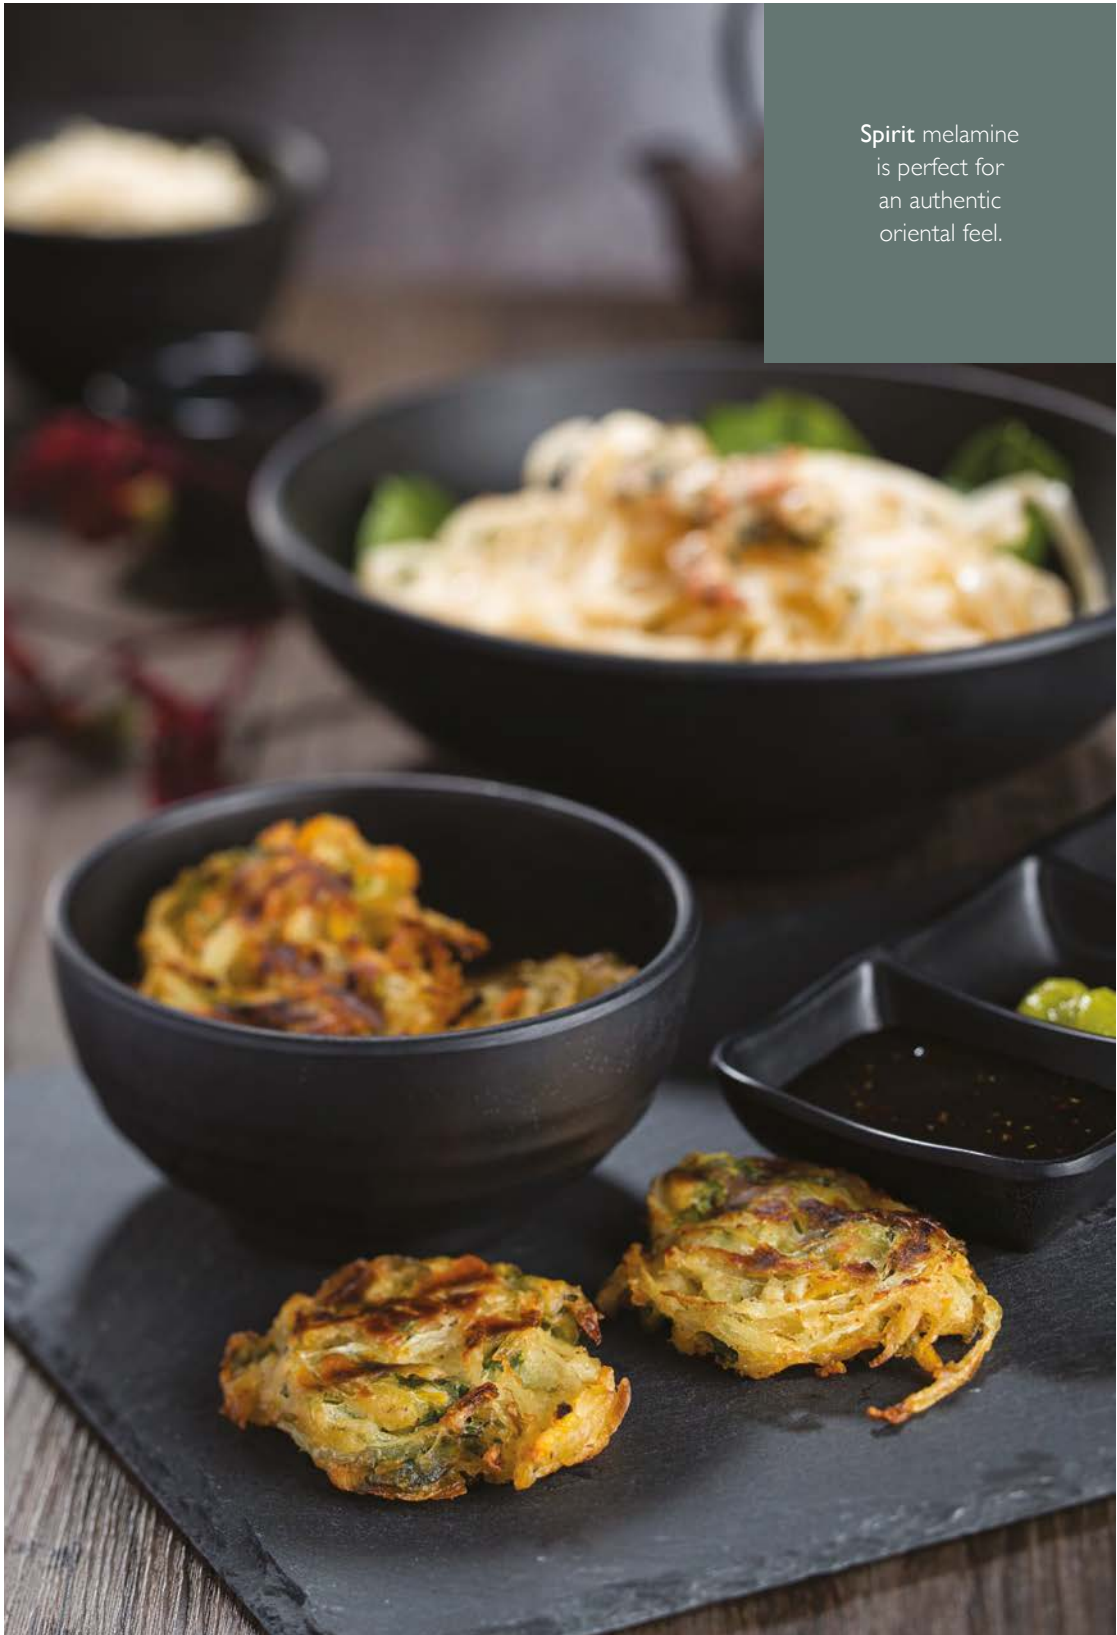

**Spanish Steps Rimmed Fruit Bowl**  
CAKL12IDS6174 6" (15cm) Box of 48

Spirit melamine  
is perfect for  
an authentic  
oriental feel.