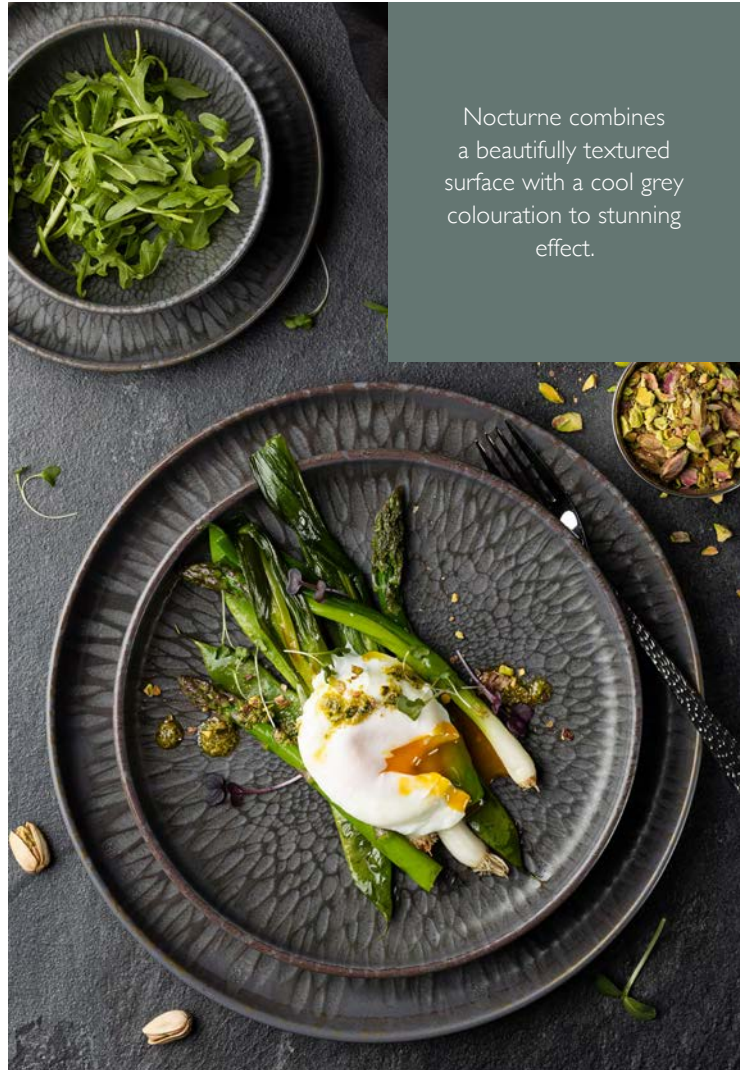

new

**Nocturne Platter**  
CT9277 13" (33cm) Box of 4

new

**Nocturne Bowl**  
CT9282 6.25" (16cm) Box of 6

new

**Nocturne Bowl**  
CT9281 8.5" (22cm) Box of 6

new

**Nocturne Bowl**  
CT9283 4.75" (12cm) Box of 6