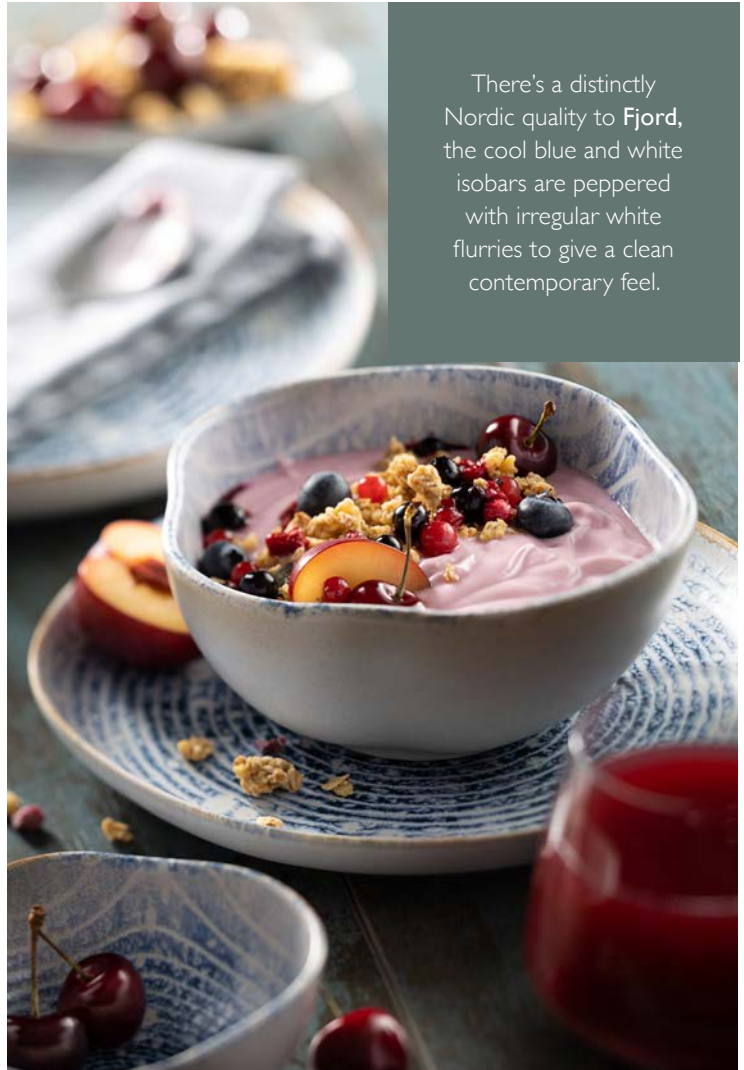

Lichen Coupe Bowl
CT6733 6.5" (16.5cm) Box of 6

There's a distinctly Nordic quality to **Fjord**, the cool blue and white isobars are peppered with irregular white flurries to give a clean contemporary feel.