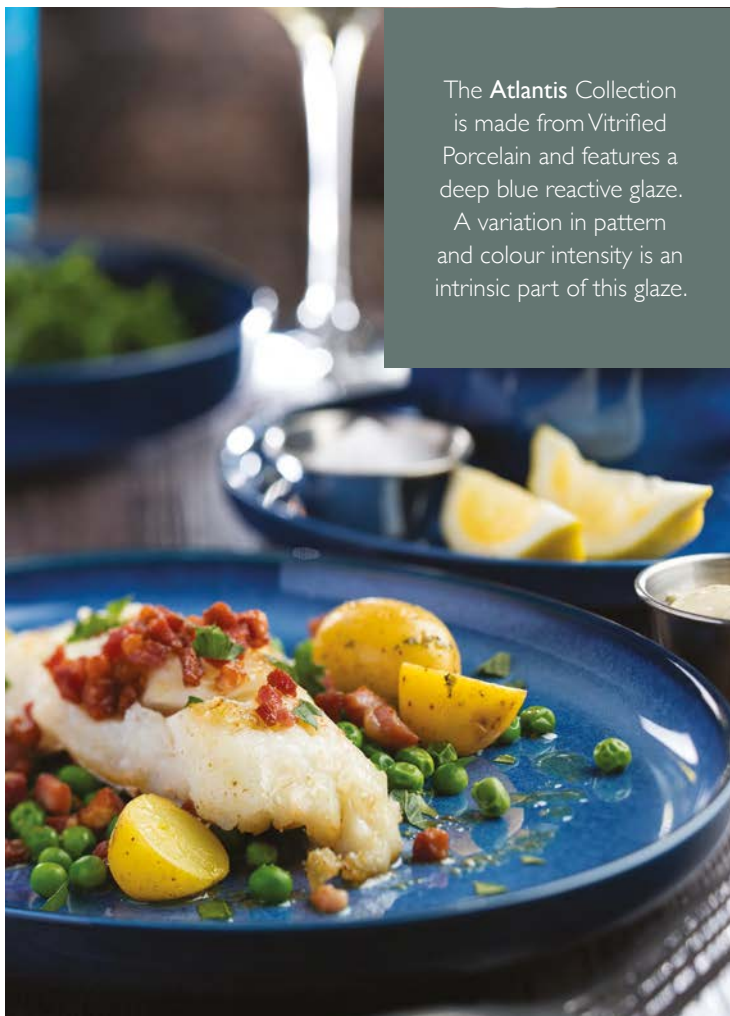

# ATLANTIS Vitrified Porcelain

5  
YEAR

**Atlantis Rice Bowl**  
CT7123 5" (12cm) Box of 6

**Atlantis Coupe Bowl**  
CT7122 8" (20cm) Box of 6

**Atlantis Plates**  
CT7120 10" (25.5cm) Box of 6  
CT7121 8" (20cm) Box of 6