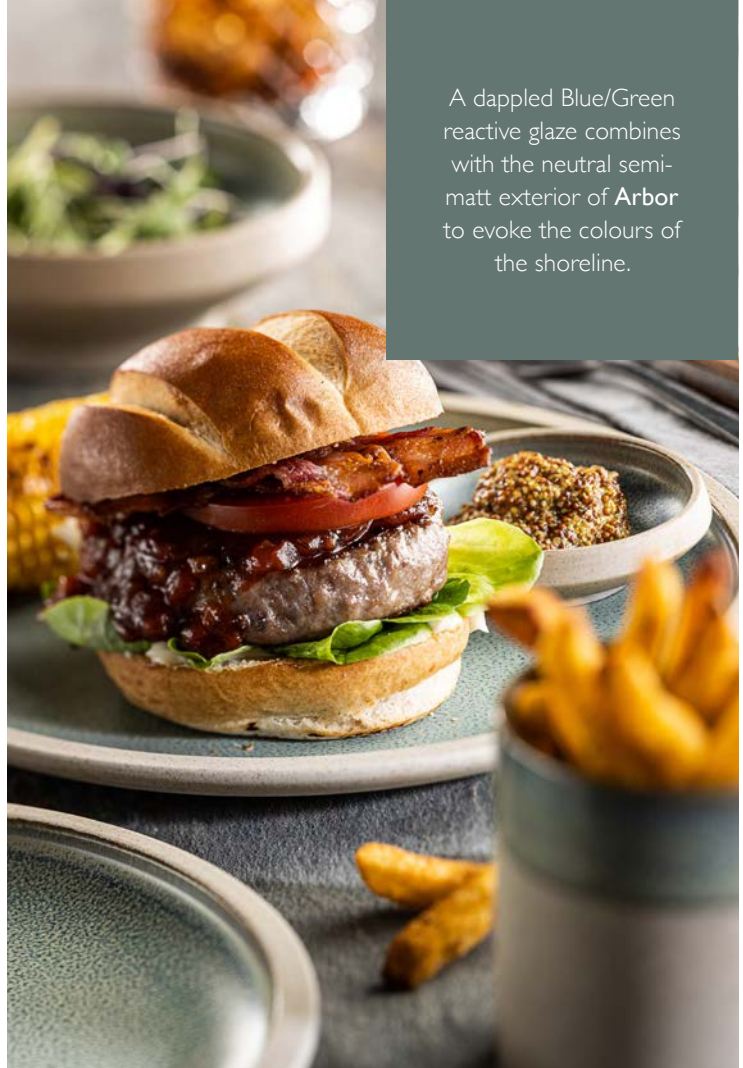

Solstice Chip Pot/Mug
CT7608 10.25oz (30cl) Box of 6

A dappled Blue/Green reactive glaze combines with the neutral semi-matt exterior of **Arbor** to evoke the colours of the shoreline.