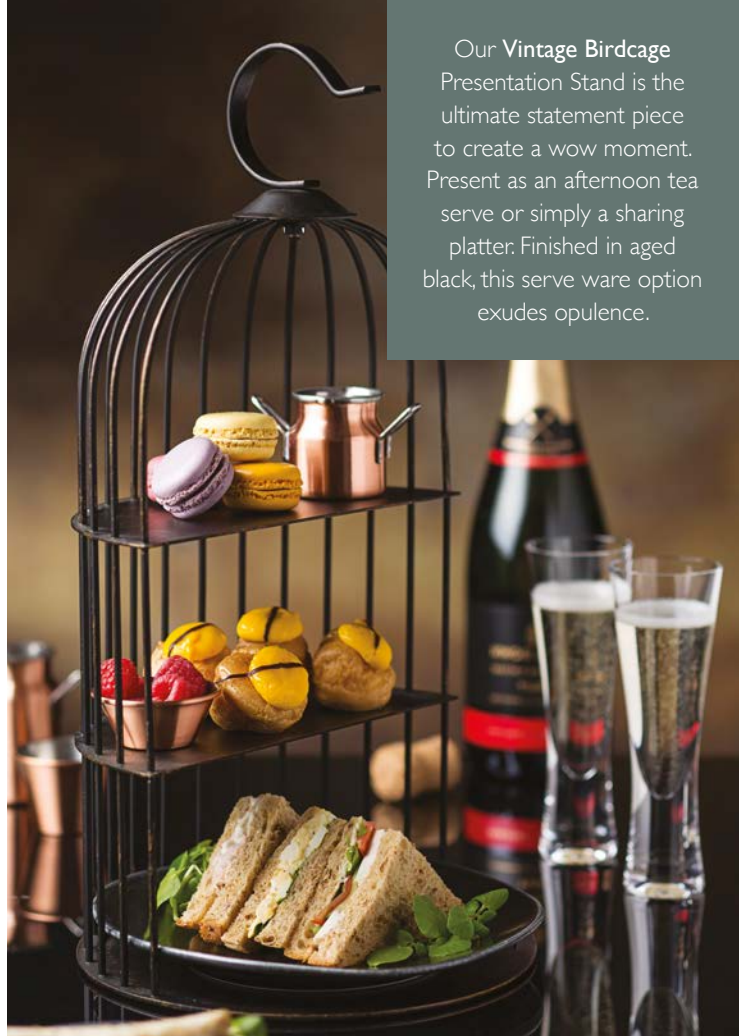

Our **Vintage Birdcage** Presentation Stand is the ultimate statement piece to create a wow moment. Present as an afternoon tea serve or simply a sharing platter. Finished in aged black, this serve ware option exudes opulence.