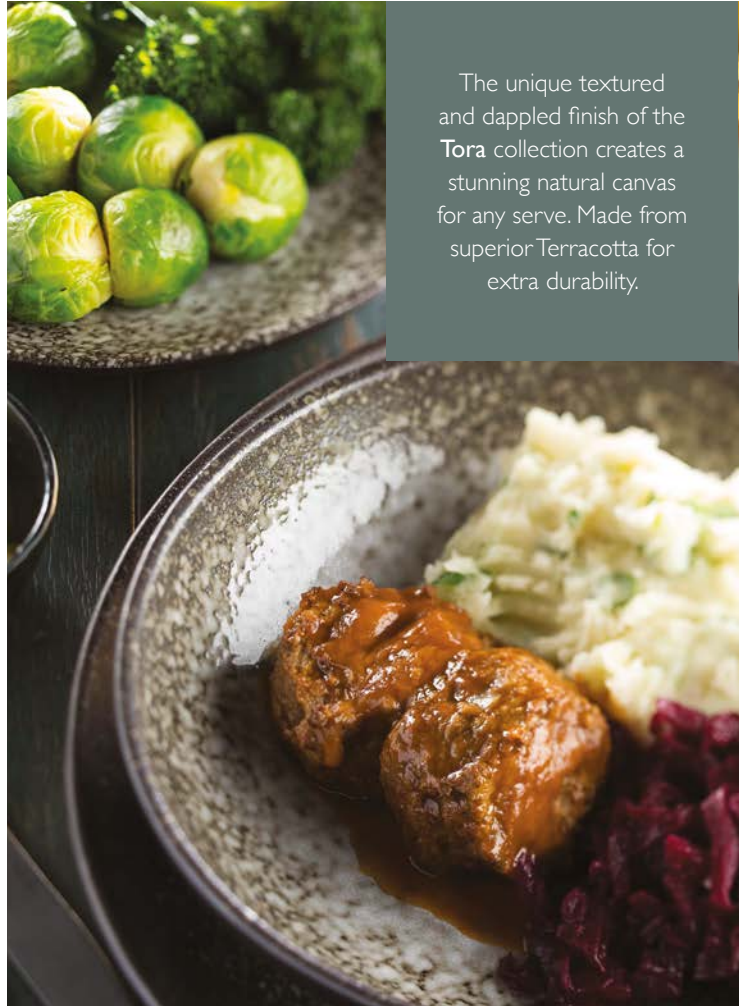

**Tora Plate**  
CTI082 8.5" (21.5cm) Box of 6

**Tora Plate**  
CTI081 11.5" (29cm) Box of 6

The unique textured and dappled finish of the **Tora** collection creates a stunning natural canvas for any serve. Made from superior Terracotta for extra durability.