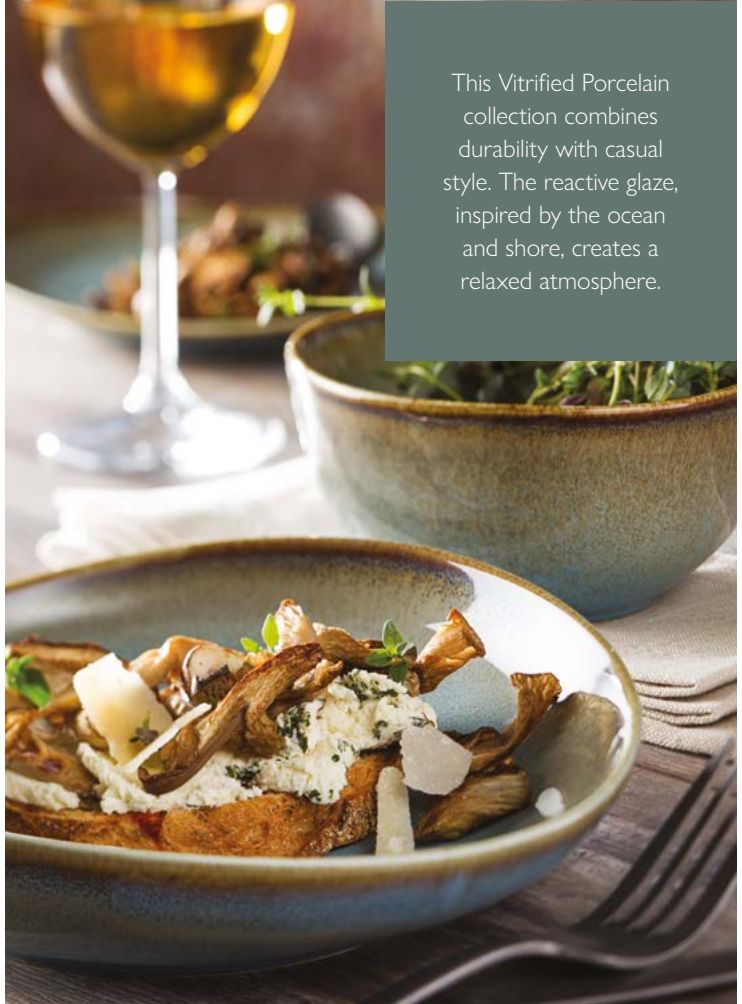

5  
YEAR

This Vitrified Porcelain collection combines durability with casual style. The reactive glaze, inspired by the ocean and shore, creates a relaxed atmosphere.