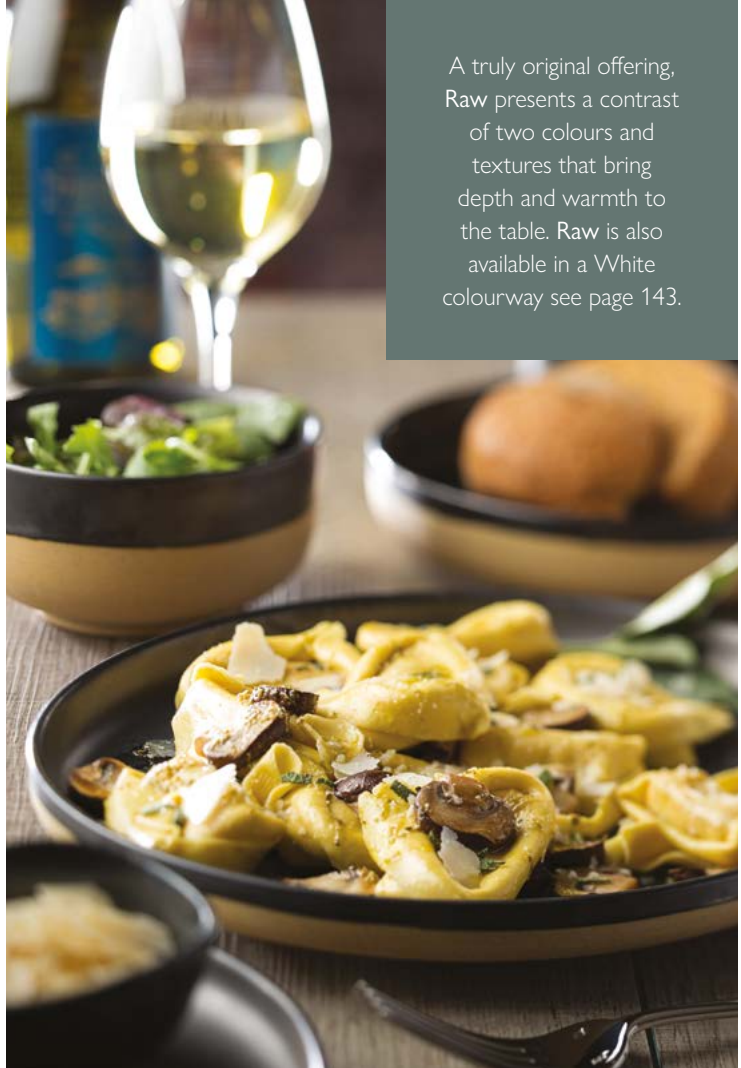

A truly original offering, Raw presents a contrast of two colours and textures that bring depth and warmth to the table. Raw is also available in a White colourway see page 143.

MOONSTONE Vitri ed Porcelain