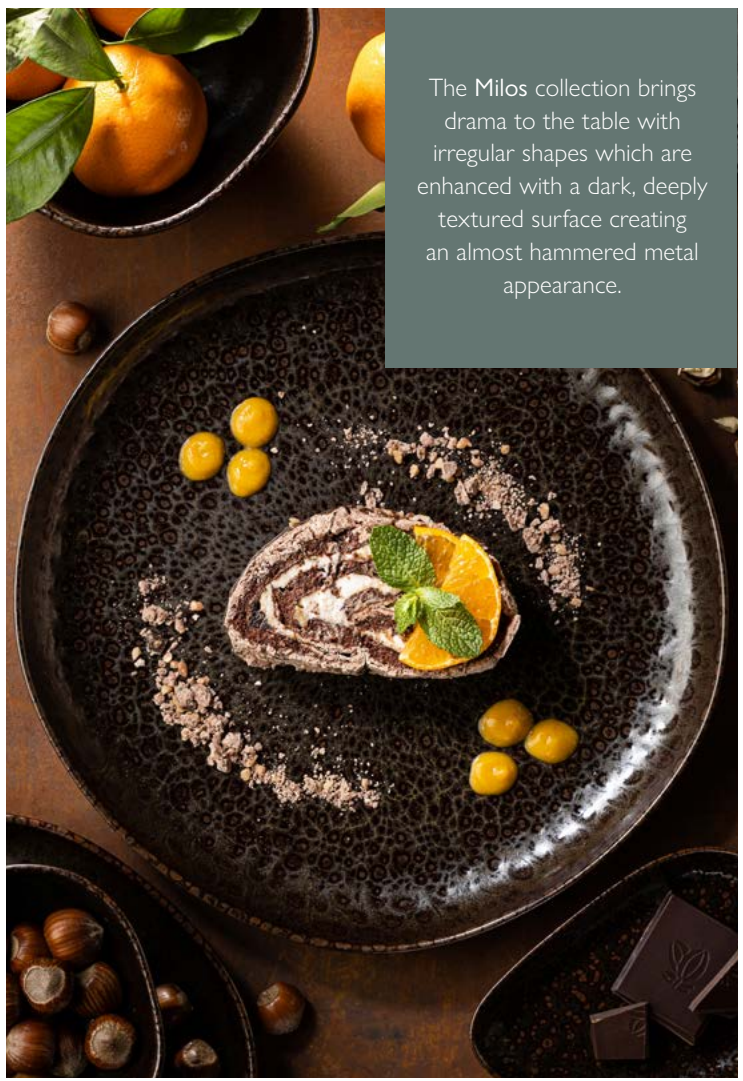

The Milos collection brings drama to the table with irregular shapes which are enhanced with a dark, deeply textured surface creating an almost hammered metal appearance.

**Milos Plates**  
CT9301 8.5" (22cm) Box of 6