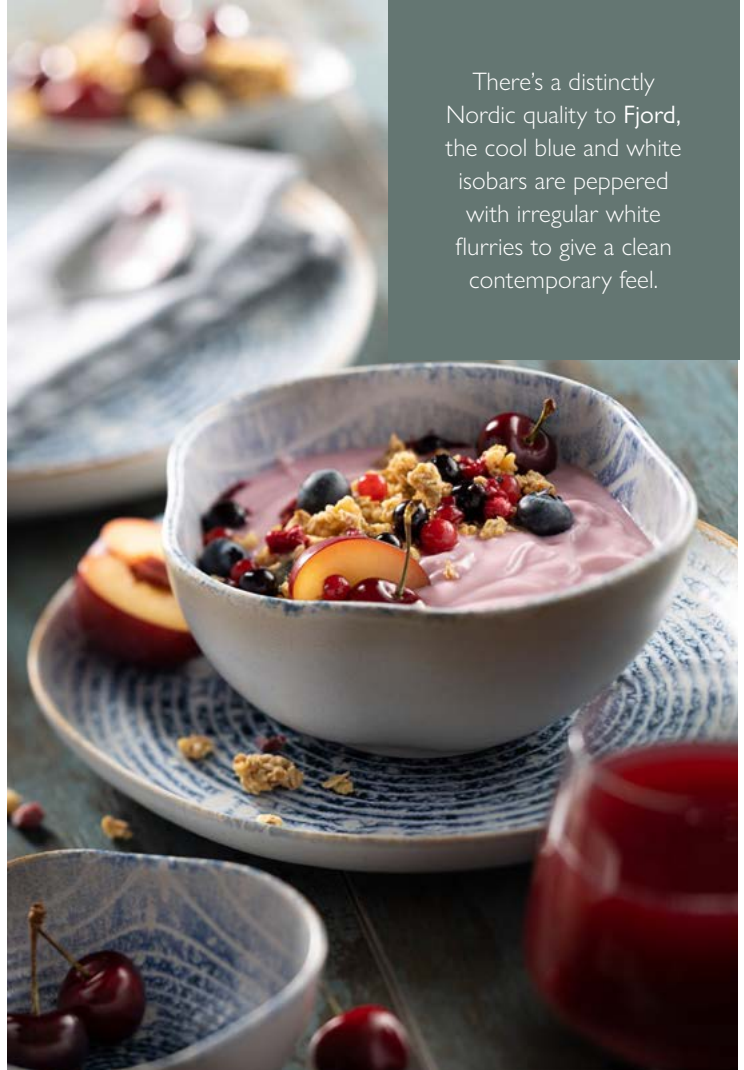

Core Mint Plates
CT5701 9" (22cm) Box of 6
CT5700 7" (17.5cm) Box of 6

There's a distinctly Nordic quality to Fjord, the cool blue and white isobars are peppered with irregular white flurries to give a clean contemporary feel.