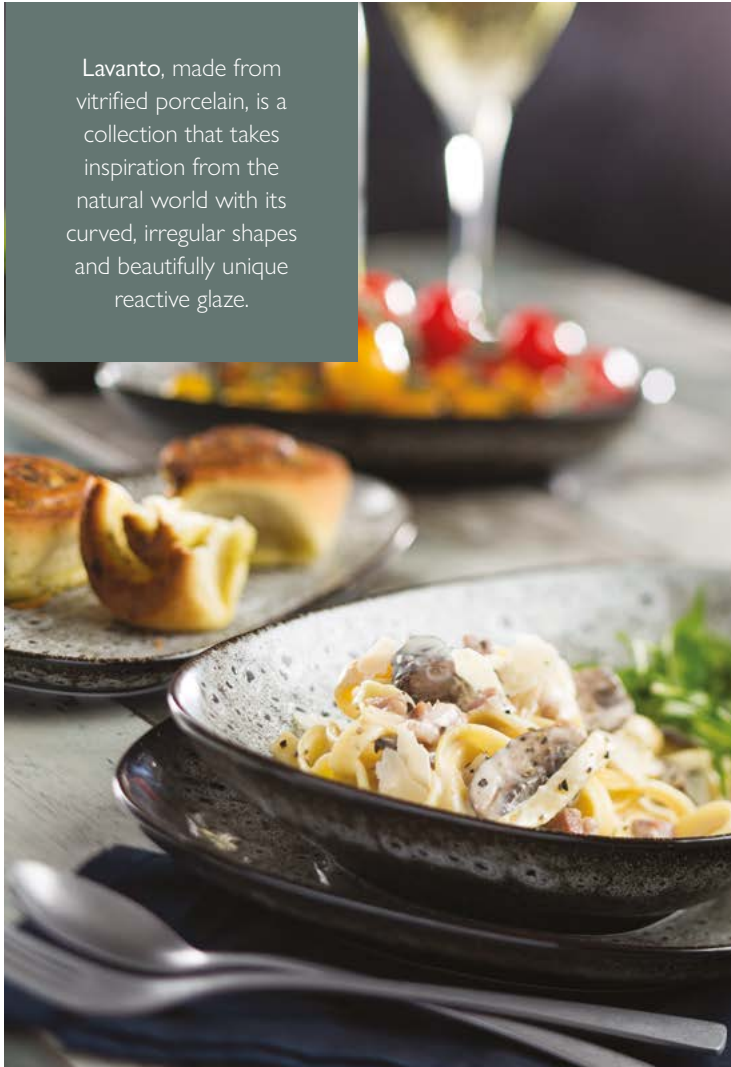

# LAVANTO Vitri ed Porcelain

Lavanto, made from vitrified porcelain, is a collection that takes inspiration from the natural world with its curved, irregular shapes and beautifully unique reactive glaze.