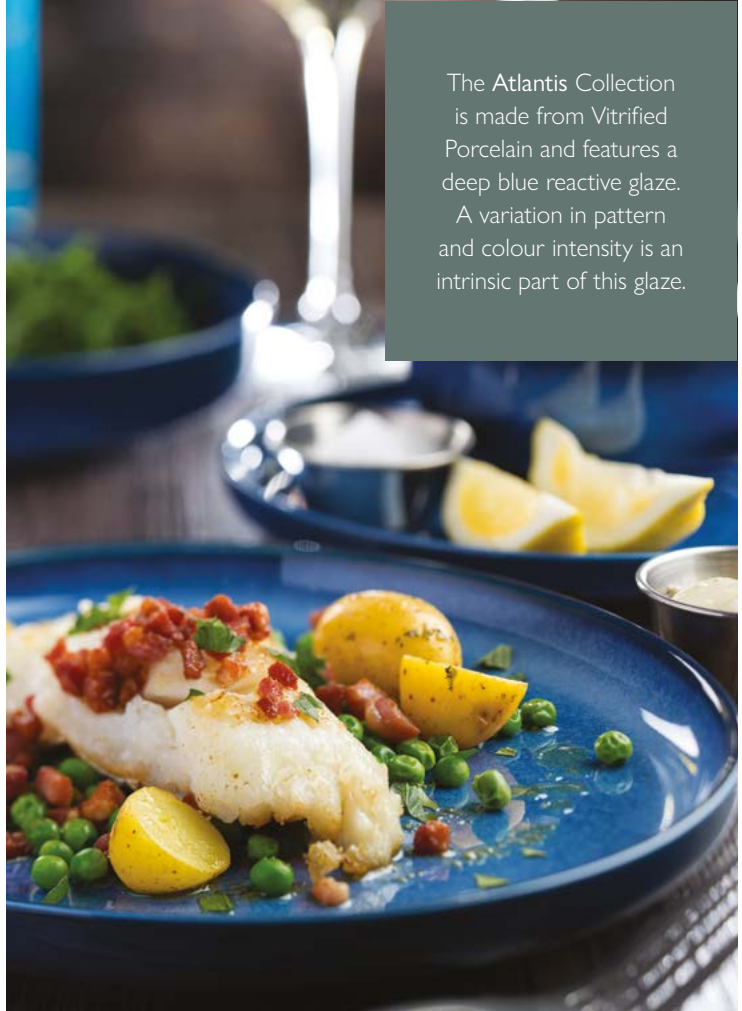

# ATLANTIS Vitri ed Porcelain

**Atlantis Coupe Bowl**  
CT7122 8" (20cm) Box of 6

5  
YEAR

**Atlantis Plates**  
CT7121 8" (20cm) Box of 6

5  
YEAR

**Atlantis Plates**  
CT7120 10" (25.5cm) Box of 6

The Atlantis Collection is made from Vitrified Porcelain and features a deep blue reactive glaze. A variation in pattern and colour intensity is an intrinsic part of this glaze.