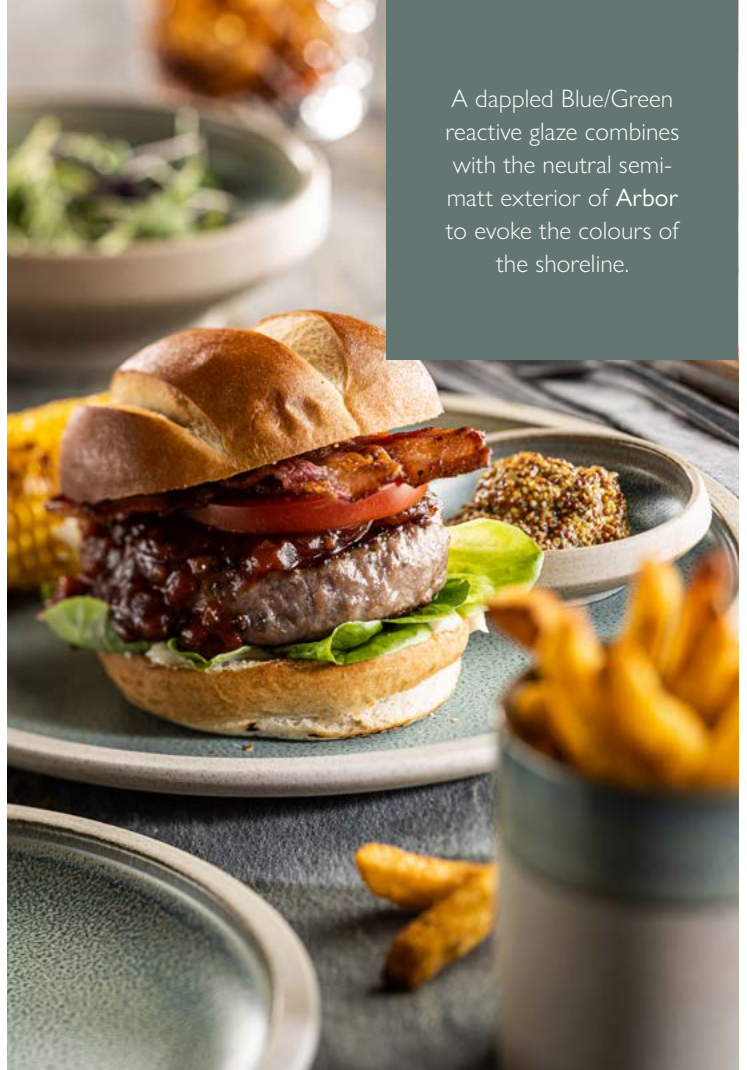

A dappled Blue/Green reactive glaze combines with the neutral semi-matt exterior of Arbor to evoke the colours of the shoreline.