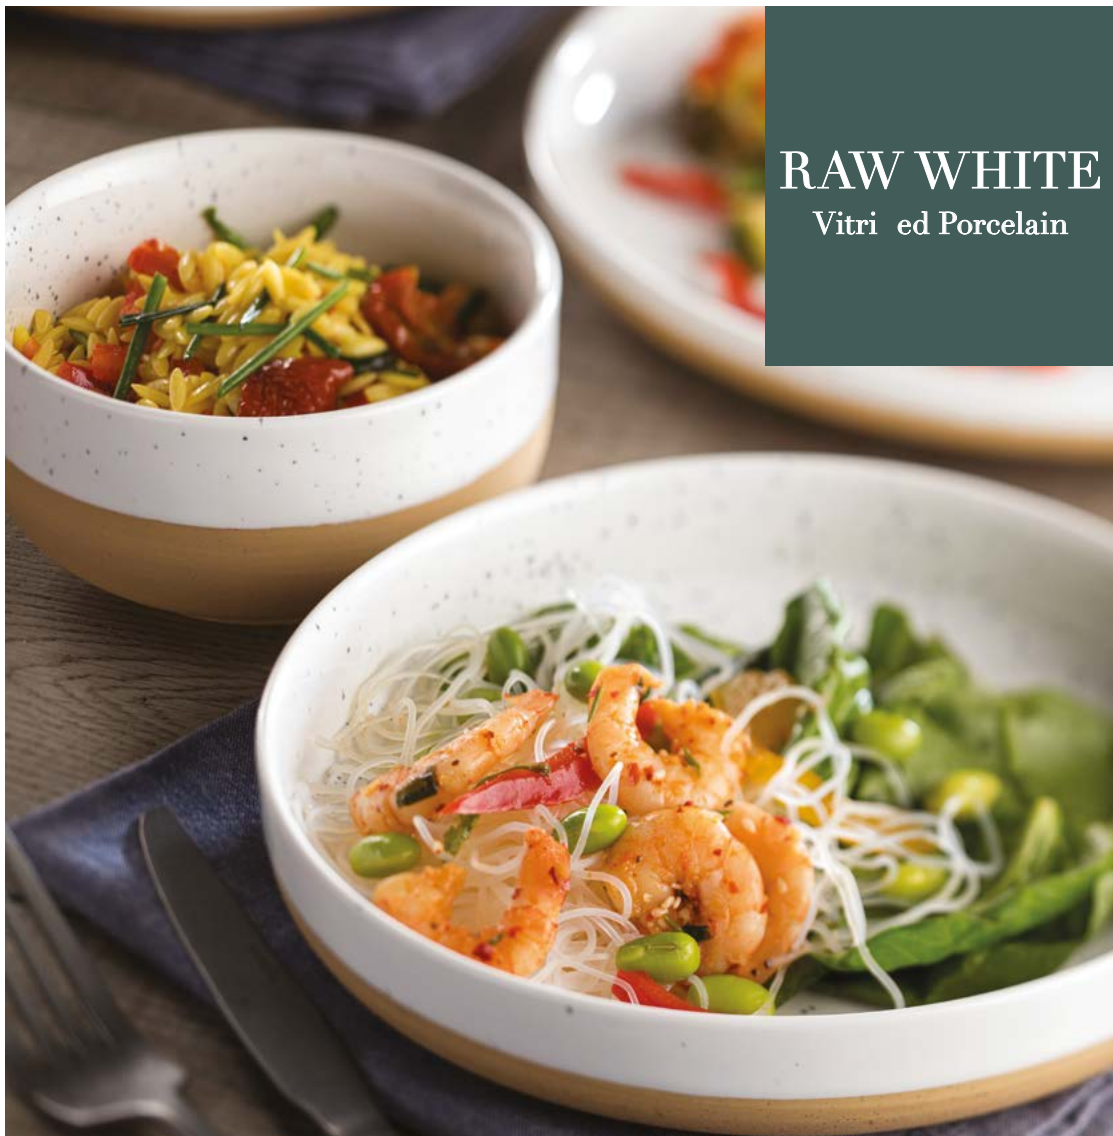

RAW WHITE

Vitri ed Porcelain

5
YEAR

Raw White Plate
CT7106 10" (25.5cm) Box of 6