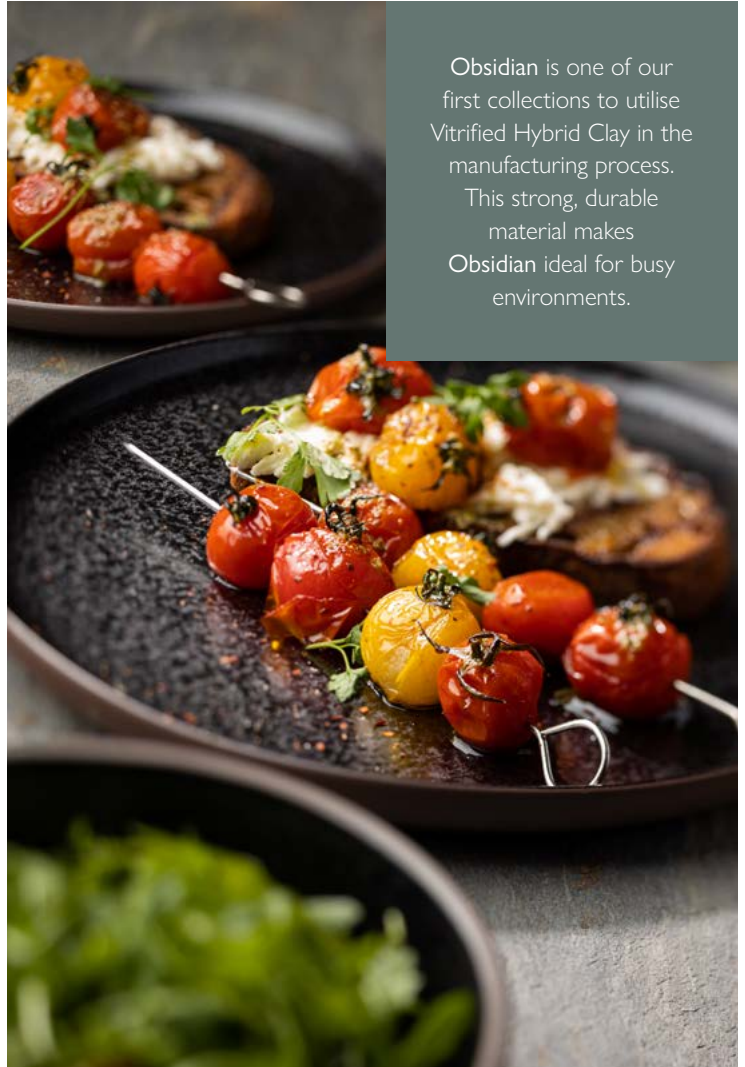

Obsidian is one of our first collections to utilise Vitrified Hybrid Clay in the manufacturing process. This strong, durable material makes Obsidian ideal for busy environments.