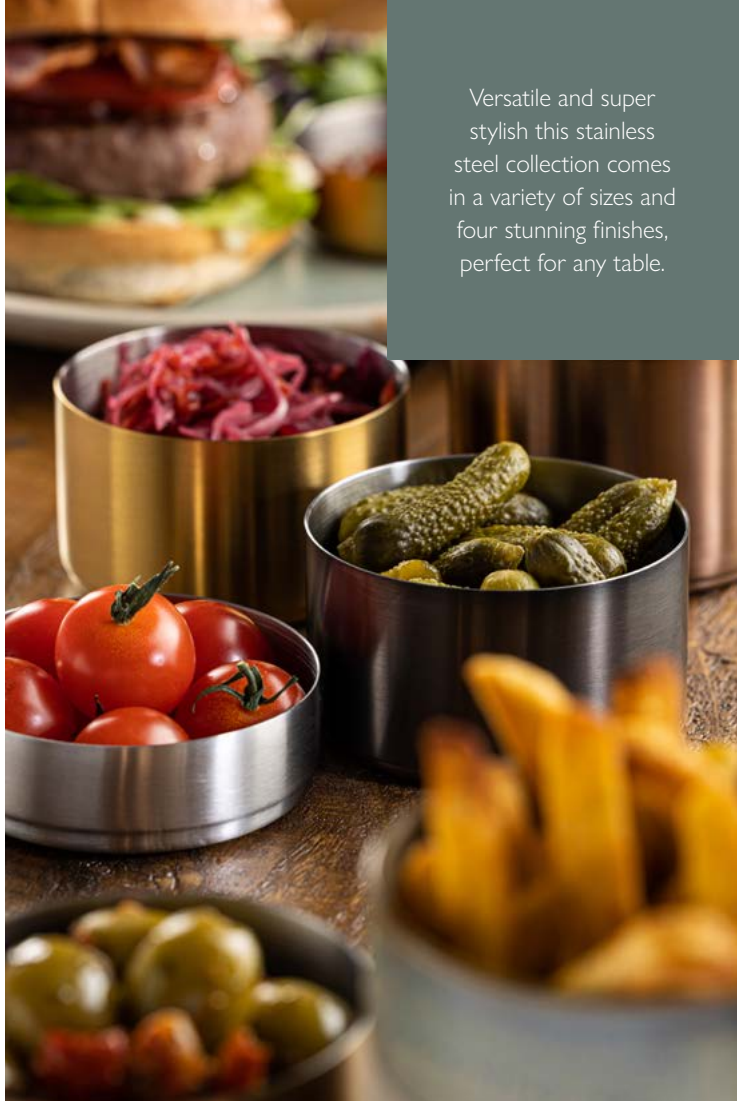

Versatile and super stylish this stainless steel collection comes in a variety of sizes and four stunning finishes, perfect for any table.