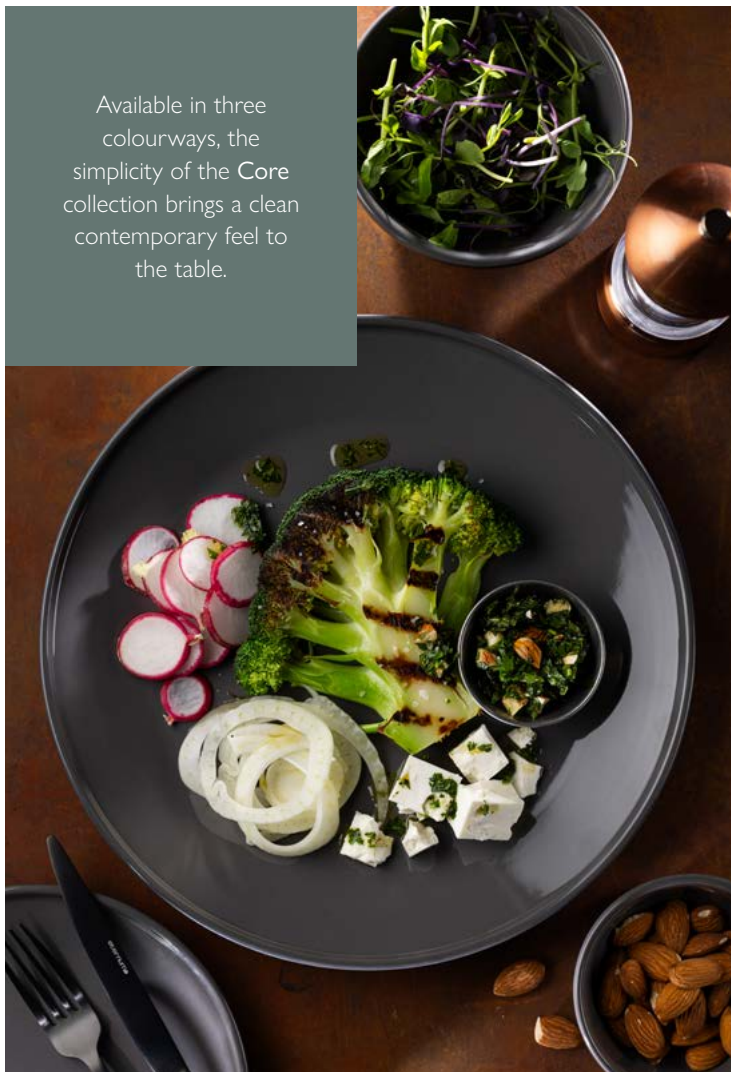

# CORE SLATE Superior Stoneware new

new

**Core Slate Dip Pot**  
CT5715 3.75" (9.5cm) Box of 12

new

**Core Slate Bowls**  
CT5714 4.75" (12cm) Box of 12  
CT5713 6" (15cm) Box of 6

new

**Core Slate Bowl**  
CT5712 8" (20.5cm) Box of 6