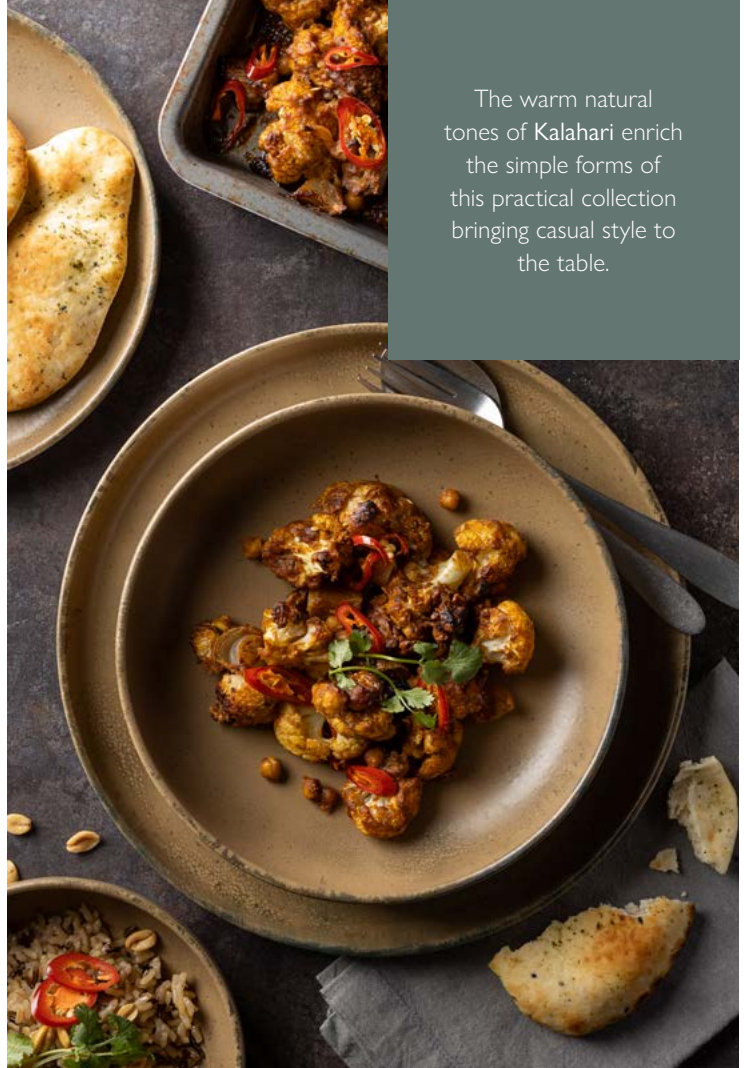

**Kalahari Coupe Plate**  
CT9273 7" (17.5cm) Box of 6

**Kalahari Coupe Plate**  
CT9272 8.5" (22cm) Box of 6

**Kalahari Coupe Plate**  
CT9271 11" (28cm) Box of 6

**Kalahari Platter**  
CT9270 13" (33cm) Box of 2