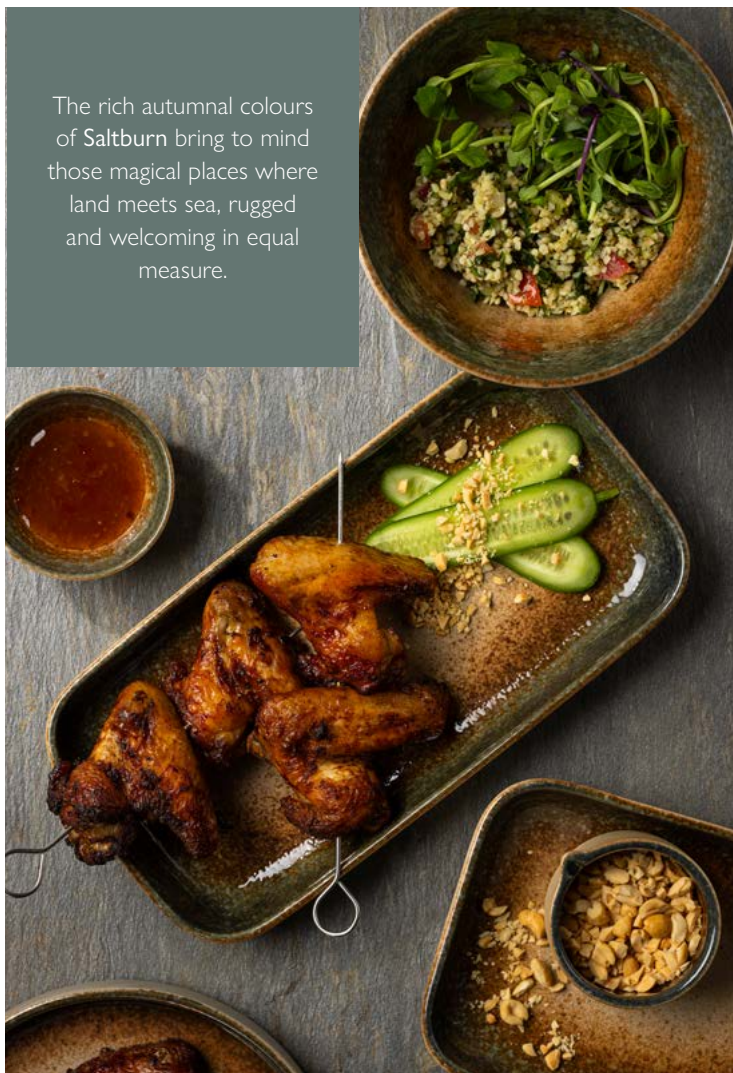

The rich autumnal colours of Saltburn bring to mind those magical places where land meets sea, rugged and welcoming in equal measure.

**Saltburn Deep Bowl**  
**CT7591** 5.5" (14cm) Box of 6  
**Saltburn Bowl**  
**CT7521** 8" (22cm) Box of 6